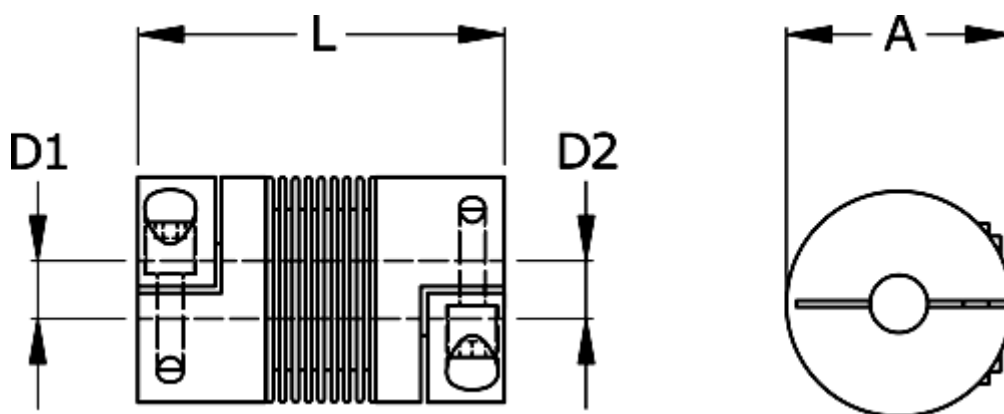

# Data Sheet

Article number: 3330200200380306

Description: Bellow coupling type 2 size20  
Length 38 mm, bore 3/6 mm

## Measures

A	= 25
D1	= 3
D2	= 6
L	= 38
Nom. torque NM (Tkn)	= 2